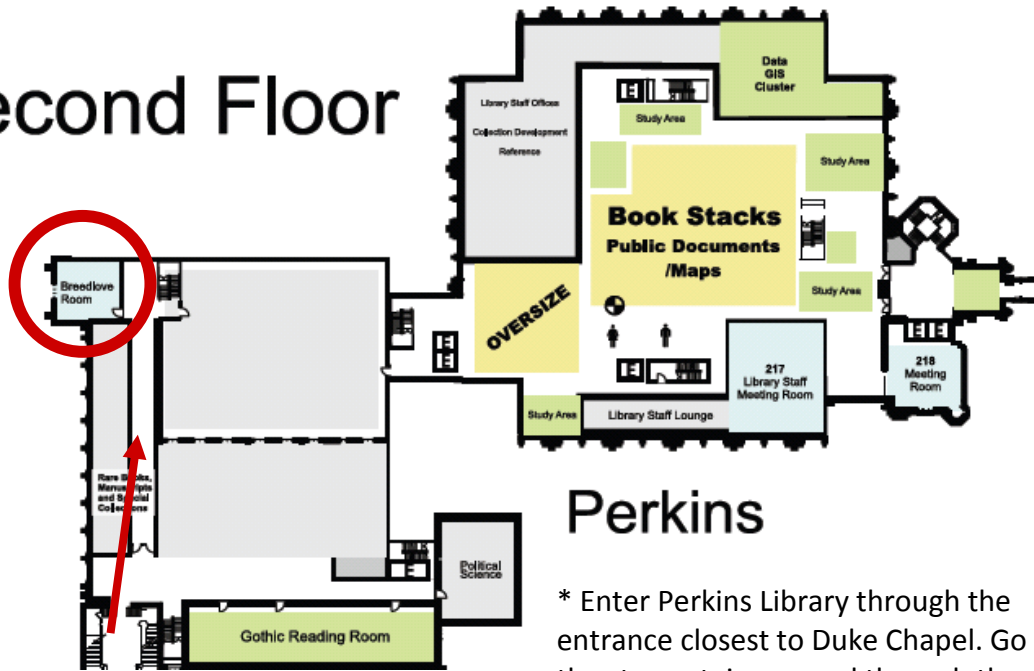

Special Collections Instruction Session

Directions to the Breedlove Room (204 Perkins):

Second Floor

Perkins

* Enter Perkins Library through the entrance closest to Duke Chapel. Go up the stone staircase and through the glass doors, down to the end of the hallway.

Before your visit:

We are happy to welcome your class to the Rare Book, Manuscript, and Special Collections Library! Due to the rare and delicate nature of many of our materials, we do have some rules that apply to our reading room and all class sessions: