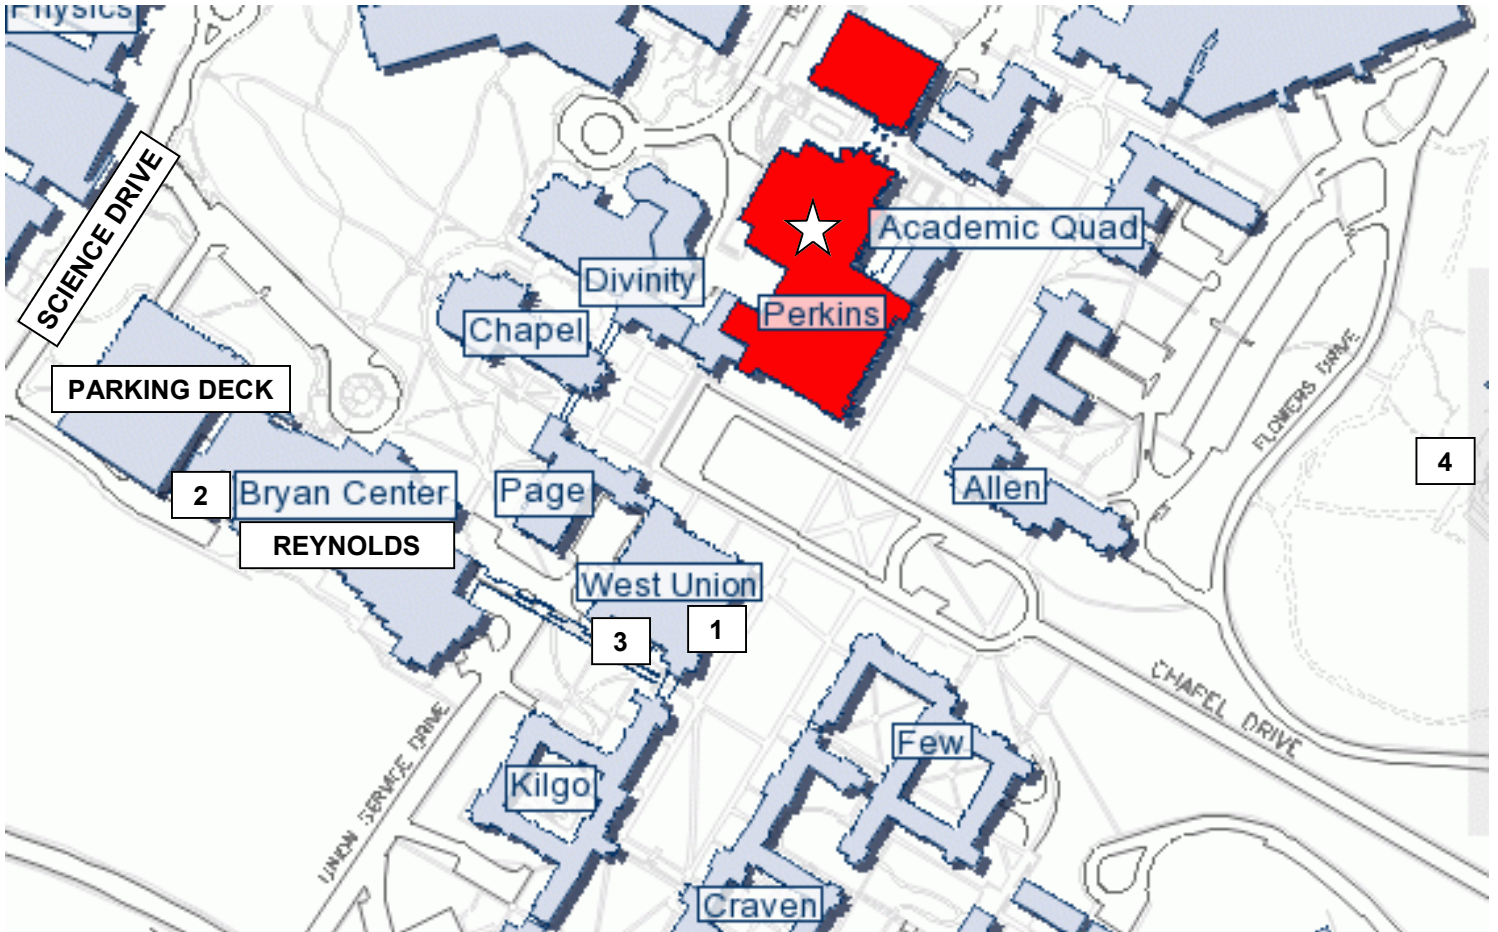

Duke University West Campus Map

Saturday Dining Options

- 1– Alpine Bagels in West Union Building
 - 2– Bryan Center:
 - Alpine Atrium– Sandwiches, salads, soups, pastries, smoothies
 - Armadillo Grill– Mexican food
 - McDonald's– Fast food
 - Lobby Shop– Convenience store
 - 3– The Loop– Pizza, salads, burgers, soups, desserts
 - 4– Terrace Café at Duke Gardens– Sandwiches
- Not on map: Nasher Museum Café– Locally grown and organic dishes